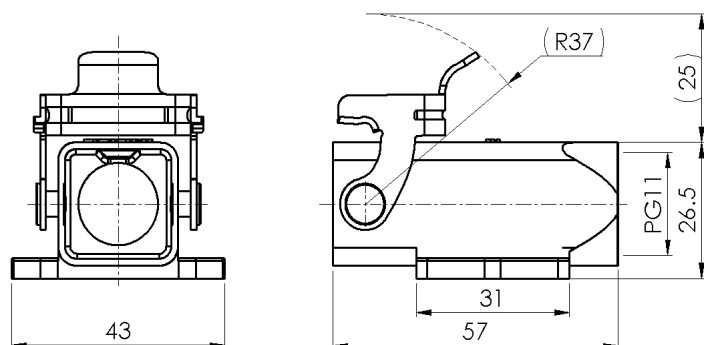

## Size 3A Surface mounted hous, Lateral opening hole

Typecode H3A-SMS-1LS-PG11

ID 1 007 01 0000019

#### Product Properties

Series	Size 3A
Mating with	HA-003,HA-004,HD-007,HD-008,HQ-005
	HQ-007, HQ-012
Housing type	Surface mounted hous, lateral opening hole
Cable outlets direction	Lateral opening hole
Cable outlets	PG11
Locking type	Single locking lever
Installation mode	Panel mount
Protection Class	IP65
Impact strength	IK08
Temperature range	-40 °C ... 125 °C
Standard	DIN EN 175301-801

#### Commercial data

Weight	0.080 kg
Packaging unit	1 pc
Country of origin	CN

### Mounting-hole Size

\*这里所列的是设计数据，有关产品的变更不在此做说明，未尽事宜请联系客服。用户有责任验证功能、符合适用的法律和指令以及在特定应用中的电气安全。