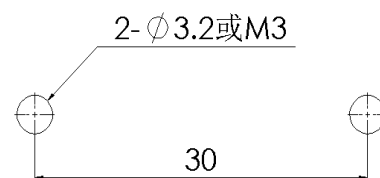

Mounting-hole Size

*这里所列的是设计数据，有关产品的变更不在此做说明，未尽事宜请联系客服。用户有责任验证功能、符合适用的法律和指令以及在特定应用中的电气安全。