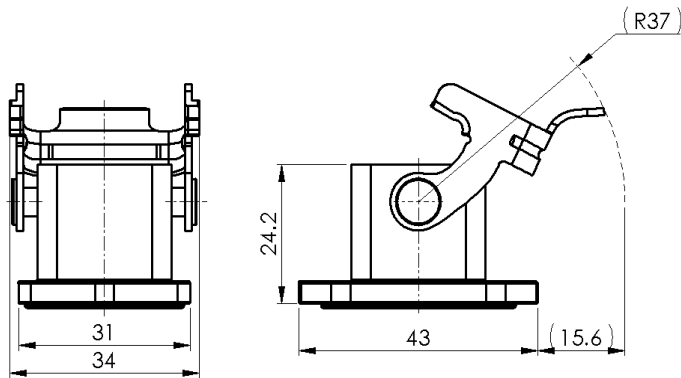

Size 3A Bulkhead mounted housing, stainless steel single lock buckle

Typecode H3A-OM-1LS
ID 1 007 01 0000014

Technical Data

Product Properties

Series	Size 3A
Mating with	HA-003, HA-004, HD-007, HD-008, HQ-005 HQ-007, HQ-012
Housing type	Bulkhead mounted housing
Cable outlets direction	Bottom opening
Locking type	Single locking lever
Installation mode	Panel mount
Protection Class	IP65
Impact strength	IK08
Temperature range	-40 °C ... 125 °C
Standard	DIN EN 175301-801

Insert

Housing material	Die-cast aluminum
Color	Gray (RAL 7037)
Latch	Stainless steel
Seal	Silastic, black

Commercial data

Weight	0.039 kg
Packaging unit	1 pc
Country of origin	CN

Features

- Die casting of zinc
- Surface fixed installation
- Bottom fully open wire opening
- Stainless steel single lock buckle
- Silastic gasket, black
- Resistant to salt spray
- Approval: UL94-V0
- RoHS-compliant

Mounting-hole Size

*这里所列的是设计数据，有关产品的变更不在此做说明，未尽事宜请联系客服。用户有责任验证功能、符合适用的法律和指令以及在特定应用中的电气安全。