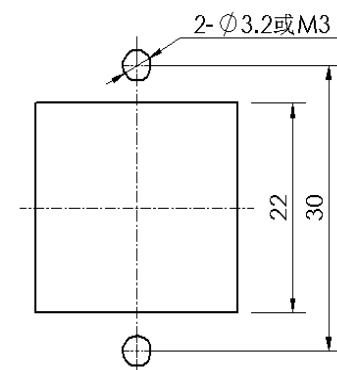

Size 3A Bulkhead mounted housing, stainless steel single lock buckle

Typecode H3A-OM-1LS
ID 1 007 01 0000014

Technical Data

Product Properties

Series	Size 3A
Mating with	HA-003, HA-004, HD-007, HD-008, HQ-005 HQ-007, HQ-012
Housing type	Bulkhead mounted housing
Cable outlets direction	Bottom opening
Locking type	Single locking lever
Installation mode	Panel mount
Protection Class	IP65
Impact strength	IK08
Temperature range	-40 °C ... 125 °C
Standard	DIN EN 175301-801

Insert

Housing material	Die-cast aluminum
Color	Gray (RAL 7037)
Latch	Stainless steel
Seal	Silastic, black

Commercial data

Weight	0.039 kg
Packaging unit	1 pc
Country of origin	CN

Features

- Die casting of zinc
- Surface fixed installation
- Bottom fully open wire opening
- Stainless steel single lock buckle
- Silastic gasket, black
- Resistant to salt spray
- Approval: UL94-V0
- RoHS-compliant

Mounting-hole Size

*这里所列的是设计数据，有关产品的变更不在此做说明，未尽事宜请联系客服。用户有责任验证功能、符合适用的法律和指令以及在特定应用中的电气安全。