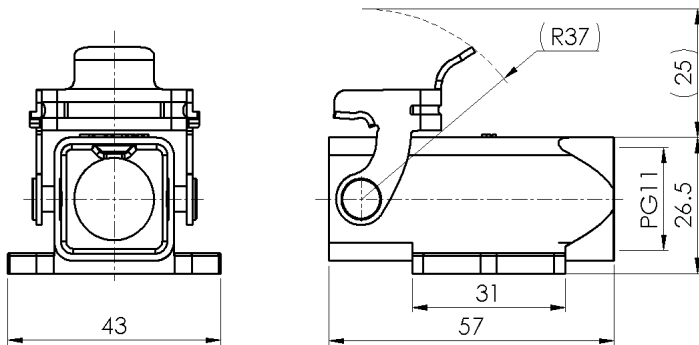

Size 3A Surface mounted hous, Lateral opening hole

Typecode H3A-SMS-1LS-PG13.5

ID 1 007 01 0000020

Technical Data

Product Properties

Series	Size 3A
Mating with	HA-003,HA-004,HD-007,HD-008,HQ-005
	HQ-007, HQ-012
Housing type	Surface mounted hous, lateral opening hole
Cable outlets direction	Lateral opening hole
Cable outlets	PG13.5
Locking type	Single locking lever
Installation mode	Panel mount
Protection Class	IP65
Impact strength	IK08
Temperature range	-40 °C ... 125 °C
Standard	DIN EN 175301-801

Insert

Housing material	Die-cast aluminum
Color	Gray (RAL 7037)
Latch	Stainless steel

Commercial data

Weight	0.080 kg
Packaging unit	1 pc
Country of origin	CN

Features

- Die casting of zinc
- Surface fixed installation
- Lateral opening hole
- Stainless steel latch
- Resistant to salt spray
- Approval: UL94-V0
- RoHS-compliant

Mounting-hole Size

*这里所列的是设计数据，有关产品的变更不在此做说明，未尽事宜请联系客服。用户有责任验证功能、符合适用的法律和指令以及在特定应用中的电气安全。