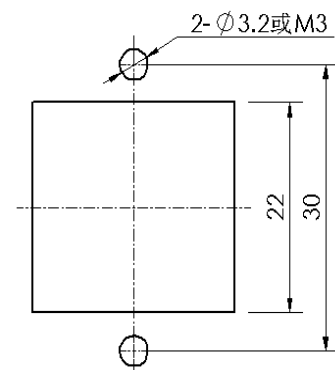

Size 3A Bulkhead mounted housing, Plastic single latch

Typecode H3AP-OM-1LP
ID 1 007 01 0000006

Technical Data

Product Properties

Series	Size 3A
Mating with	HA-003, HA-004, HD-007, HD-008, HQ-005 HQ-007, HQ-012
Housing type	Bulkhead mounted housing
Cable outlets direction	Bottom opening
Locking type	Single locking lever
Installation mode	Panel mount
Protection Class	IP67
Impact strength	IK04
Temperature range	-40 °C ... 125 °C
Standard	DIN EN 175301-801

Insert

Housing material	PC
Color	Gray (RAL 7035)
Seal	Silastic, black
Latch	PC

Commercial data

Weight	0.011 kg
Packaging unit	1 pc
Country of origin	CN

Features

- Monolithic Plastic
- Surface fixed installation
- Bottom fully open wire opening
- Plastic lock buckle
- Silastic gasket, black
- Approval: UL94-V0
- RoHS-compliant

Mounting-hole Size

*这里所列的是设计数据，有关产品的变更不在此做说明，未尽事宜请联系客服。用户有责任验证功能、符合适用的法律和指令以及在特定应用中的电气安全。