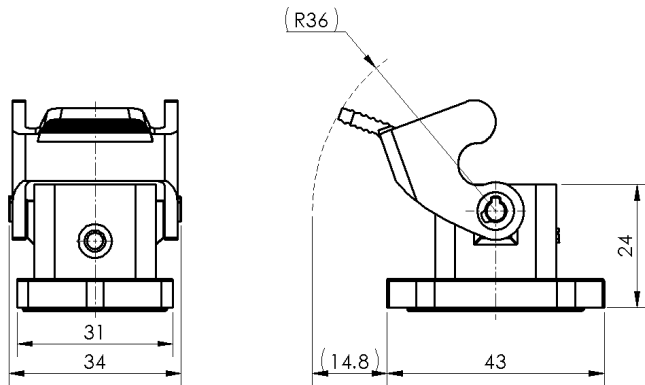

Size 3A Bulkhead mounted housing, Plastic single latch

Typecode H3AP-OM-1LP
ID 1 007 01 0000006

Technical Data

Product Properties

Series	Size 3A
Mating with	HA-003, HA-004, HD-007, HD-008, HQ-005 HQ-007, HQ-012
Housing type	Bulkhead mounted housing
Cable outlets direction	Bottom opening
Locking type	Single locking lever
Installation mode	Panel mount
Protection Class	IP67
Impact strength	IK04
Temperature range	-40 °C ... 125 °C
Standard	DIN EN 175301-801

Insert

Housing material	PC
Color	Gray (RAL 7035)
Seal	Silastic, black
Latch	PC

Commercial data

Weight	0.011 kg
Packaging unit	1 pc
Country of origin	CN

Features

- Monolithic Plastic
- Surface fixed installation
- Bottom fully open wire opening
- Plastic lock buckle
- Silastic gasket, black
- Approval: UL94-V0
- RoHS-compliant

Mounting-hole Size

*这里所列的是设计数据，有关产品的变更不在此做说明，未尽事宜请联系客服。用户有责任验证功能、符合适用的法律和指令以及在特定应用中的电气安全。